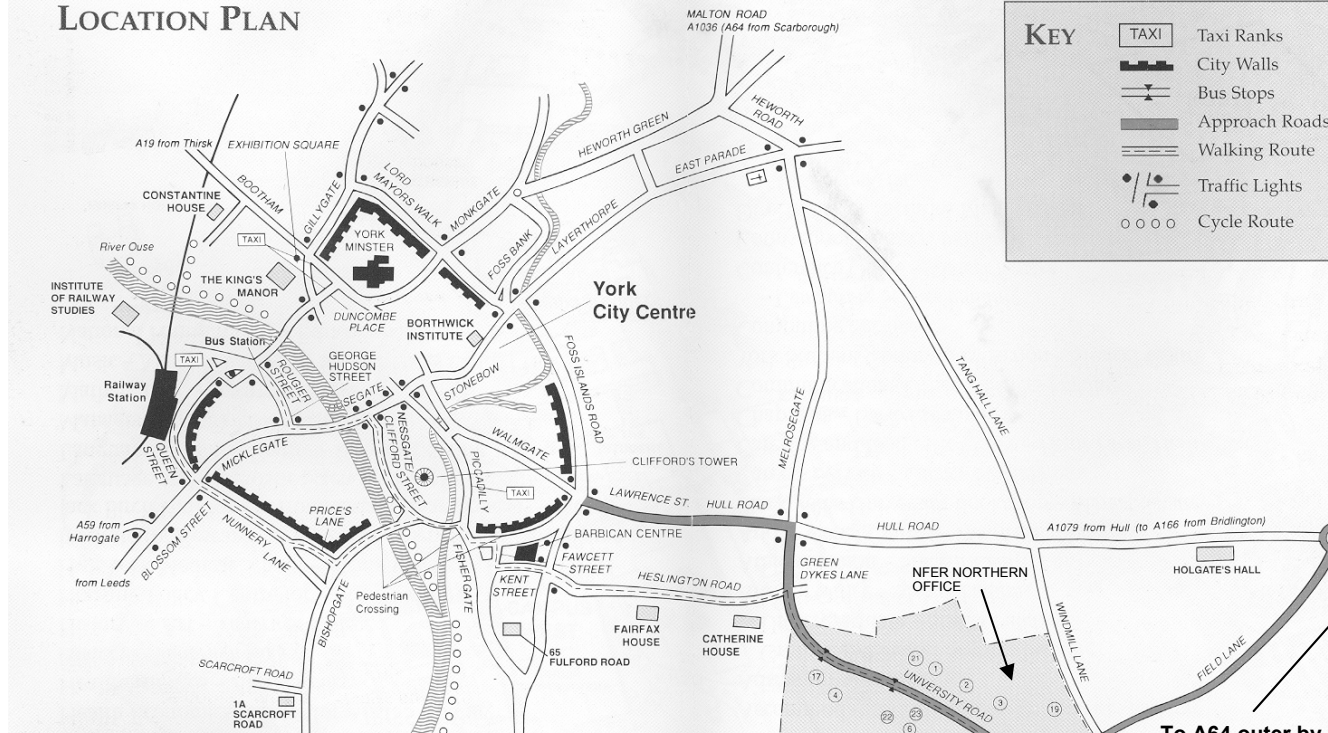

BY TRAIN

From railway station to Northern Office takes approx 15/20 mins by taxi.

BY BUS

From station take No. 4 Turquoise Line to University Road. (buses run every 10 mins)

BY CAR

Take the outer bypass (A64 on the south and east sides of the city, A1237 round the north and west), to the junction with the Hull/Bridlington roads (A1079/A166). From this junction follow signs for York University. Turn right at roundabout on University Road into Innovation Way, then right again to Genesis Buildings.

From the city centre the recommended routes are via Lawrence Street and Green Dykes Lane or via Fulford Road and Broadway.

LOCATION PLAN

NFER Northern Office, Genesis 4